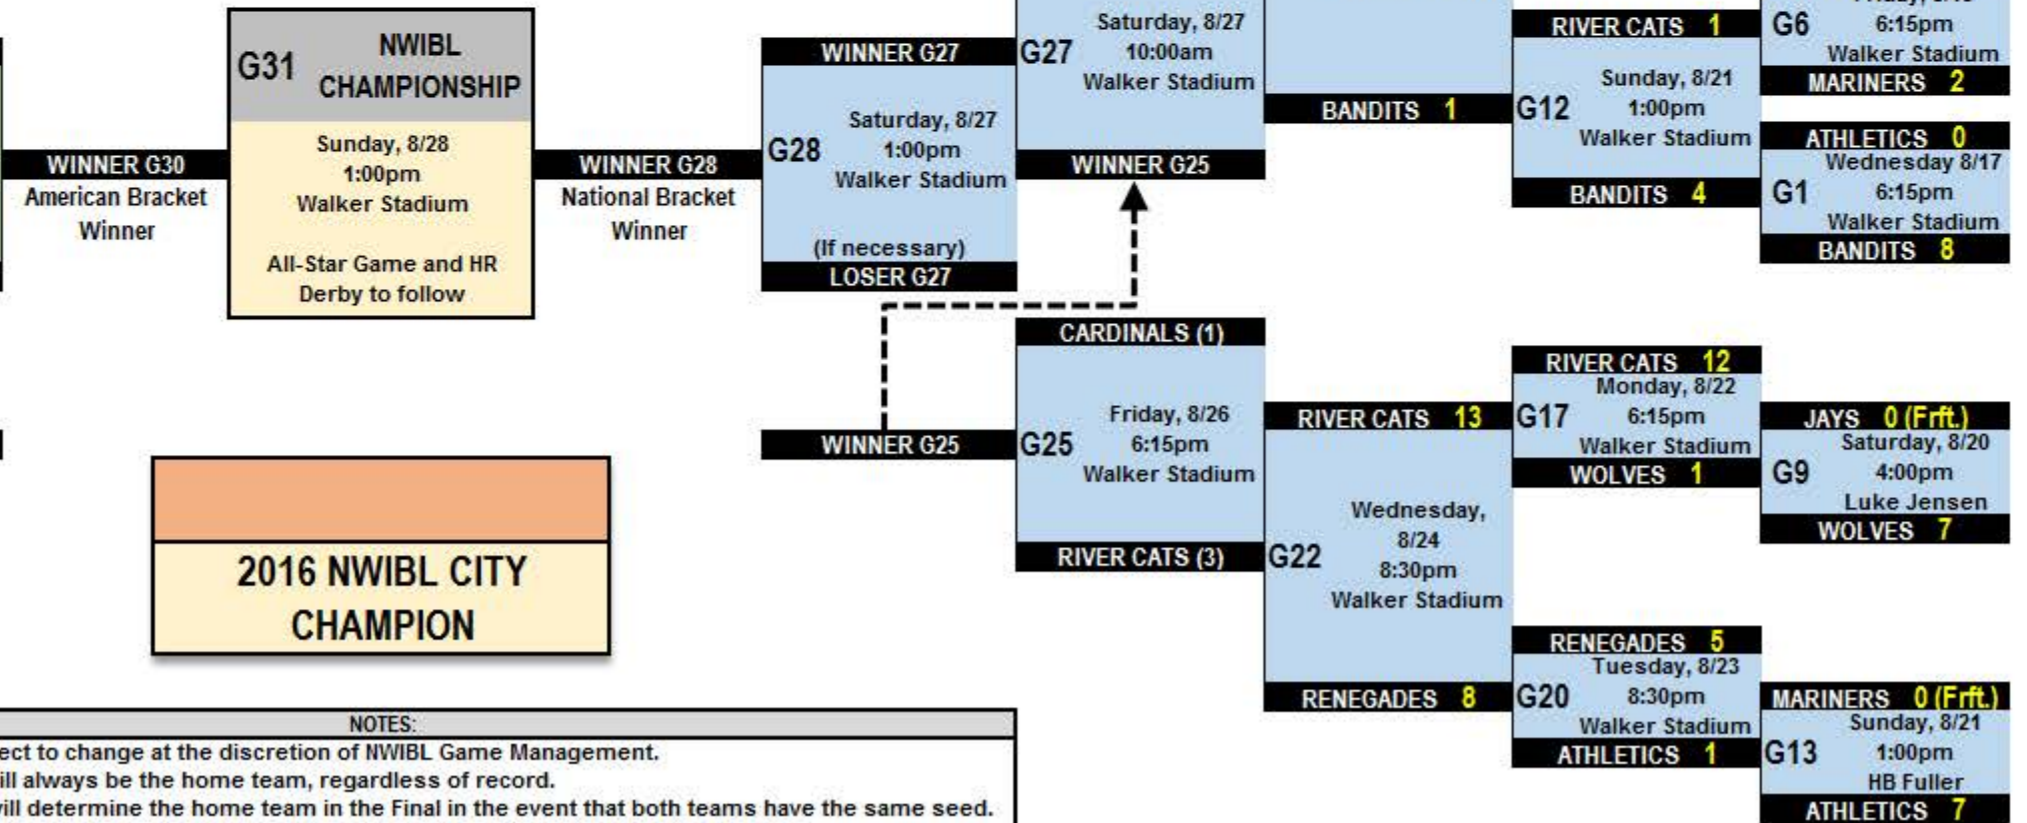

## AMERICAN BRACKET

## NATIONAL BRACKET

**G31 NWIBL CHAMPIONSHIP**  
 Sunday, 8/28  
 1:00pm  
 Walker Stadium  
 All-Star Game and HR Derby to follow

**2016 NWIBL CITY CHAMPION**

- NOTES:**
- All games are subject to change at the discretion of NWIBL Game Management.
  - The higher seed will always be the home team, regardless of record.
  - Best overall rank will determine the home team in the Final in the event that both teams have the same seed.
  - Use of an ineligible player at any time will result in a forfeit and elimination from the playoffs.
  - For weeknight doubleheaders, the 1st game is to begin NO LATER THAN 15 minutes later than scheduled. If a team is unable to field enough players at that time, the game will result in a forfeit.
  - The Final will be one game, regardless of tournament record.