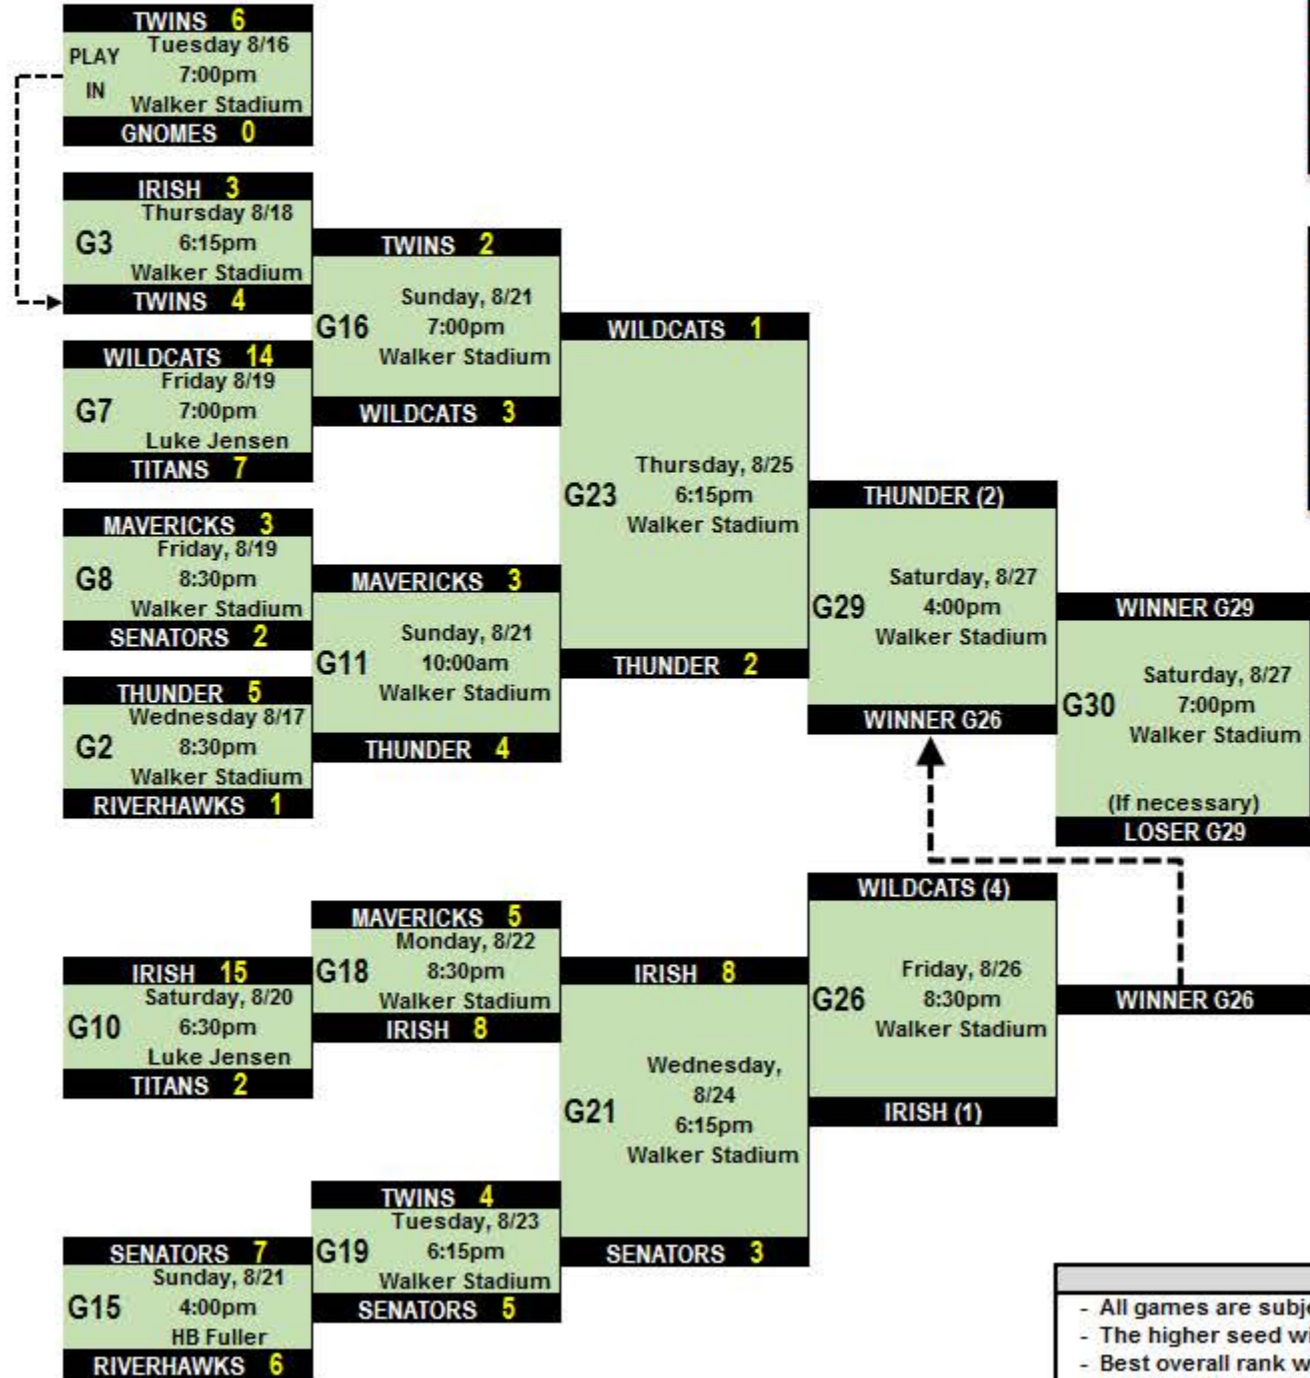

# 2016 NWIBL PLAYOFFS

## AMERICAN BRACKET

## COLUMBIA DIVISION - REGULAR SEASON STANDINGS

Seed	Team	W	L	T	RF	RA	GB
1	CARDINALS	16	3	1	118	48	-
2	THUNDER	16	4	0	119	43	0.5
3	RIVER CATS	13	6	1	129	65	3
4	WILDCATS	9	9	2	112	100	6.5
5	RENEGADES	9	9	2	88	110	6.5
6	SENATORS	8	11	1	96	118	8
7	BANDITS	8	11	1	106	119	8
8	TWINS	7	12	1	81	99	9
9	G-NOMES	7	13	0	81	118	9.5

## NATIONAL BRACKET

**G31 NWIBL CHAMPIONSHIP**  
 Sunday, 8/28  
 1:00pm  
 Walker Stadium  
 All-Star Game and HR Derby to follow

**2016 NWIBL CITY CHAMPION**

- NOTES:**
- All games are subject to change at the discretion of NWIBL Game Management.
  - The higher seed will always be the home team, regardless of record.
  - Best overall rank will determine the home team in the Final in the event that both teams have the same seed.
  - Use of an ineligible player at any time will result in a forfeit and elimination from the playoffs.
  - For weeknight doubleheaders, the 1st game is to begin NO LATER THAN 15 minutes later than scheduled. If a team is unable to field enough players at that time, the game will result in a forfeit.
  - The Final will be one game, regardless of tournament record.